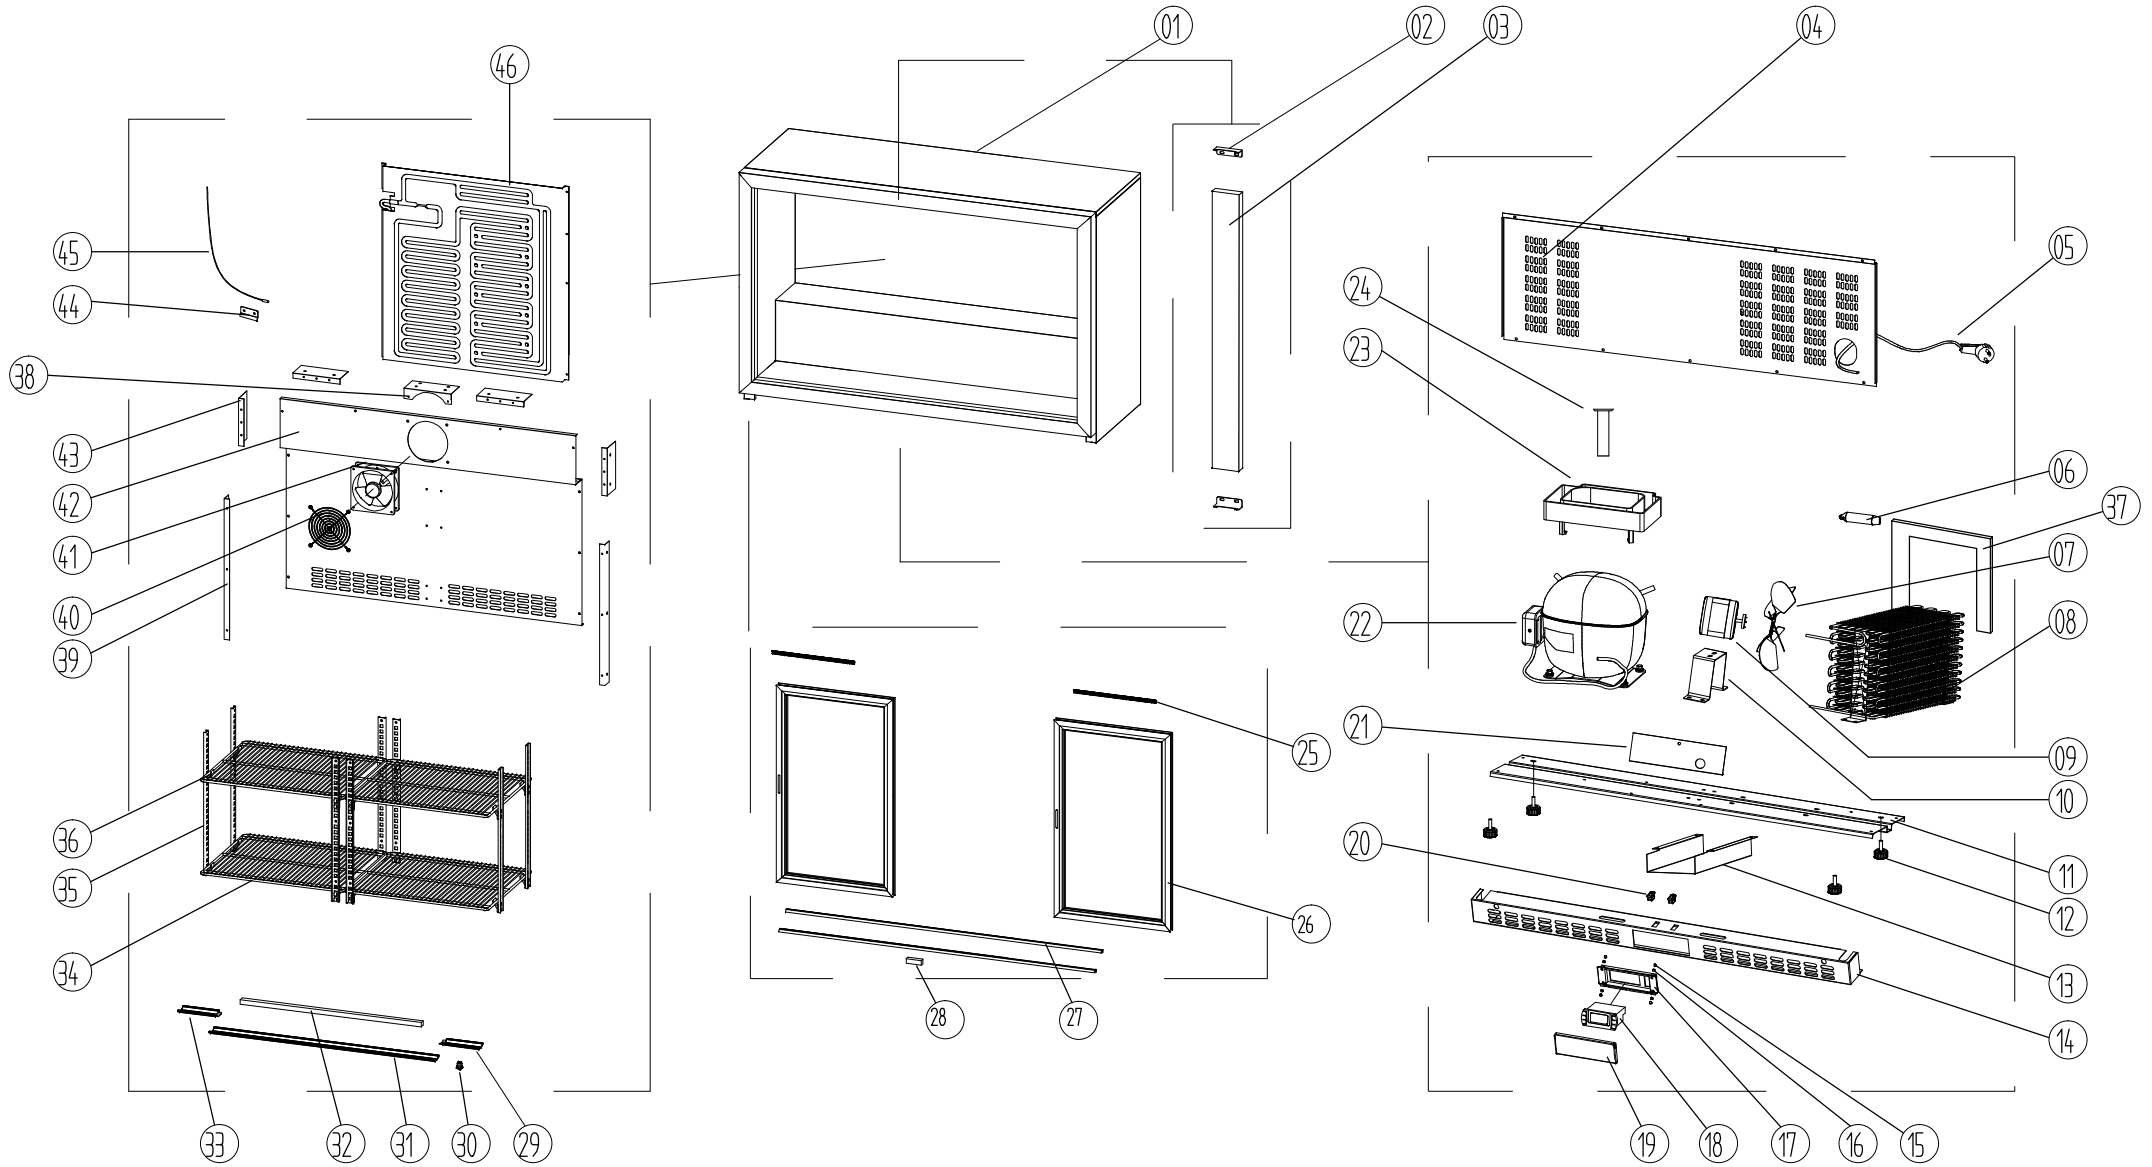

EXPLODED VIEW OF BBD 230S

N°	TYPE L2G	TYPE	NEW CODE	NAME	EN NAME	MODEL	MATERIAL	REMARK	QTY.	REF NAVISION
1	BBC208S	BBD-230S	SKC-0-000-1171-0	箱体	BODY	900*500*880			1PCS	BBD230S.01
2	BBC208S	BBD-230S	SKC-2-006-0076-0	中梁固定块	mullion fixing	20*27*70	STAINLESS		2PCS	BBT350L.02
3	BBC208S	BBD-230S	SKC-0-000-1145-0	中梁	mullion	80*40*760			1PCS	BBT350L.03
4	BBC208S	BBD-230S	SKC-2-001-0372-0	机舱后罩	back grill	859*302*9.5	Galvanized sheet		1PCS	BBD230L.04
5	BBC208S	BBD-230S	SKC-4-010-0038-0	电源线	PLUG	Φ1.5*3000*3	PLASTIC		1PCS	BBT350L.05
6	BBC208S	BBD-230S	SKC-2-103-0002-0	干燥过滤器	FILTER DRIER	Φ19*100		9g	1PCS	BBT350L.06
7	BBC208S	BBD-230S	SKC-2-105-0003-0	冷凝风机风叶	FAN BLADE	Φ172	aluminum		1PCS	BBT350L.08
8	BBC208S	BBD-230S	SKC-2-102-0001-0	冷凝器	CONDENSOR				1PCS	BBD230L.08
9	BBC208S	BBD-230S	SKC-4-001-0009-0	冷凝风机	CONDENSOR FAN	ZCF170			1PCS	BBT350L.10
10	BBC208S	BBD-230S	SKC-2-006-0363-0	冷凝风机支架	UNIT BOARD SUPPORT	118*50*40	Galvanized sheet		1PCS	BBT350L.11
11	BBC208S	BBD-230S	SKC-2-006-0072-0	机组板	UNIT BOARD	880*200*15	Galvanized sheet		1PCS	BBD230S.11
12	BBC208S	BBD-230S	SKC-2-140-0010-0	调节脚	ADJUSTABLE FEET	M8*15			4PCS	BBT350L.13
13	BBC208S	BBD-230S	SKC-2-006-0124-0	护线盒	control protector	290*120*45	Galvanized sheet		1PCS	BBT350L.14
14	BBC208S	BBD-230S	SKC-0-000-1173-0	前装饰板	front panel	900*53*80	Iron painting		1PCS	BBD230S.14
15	BBC208S	BBD-230S	SKC-2-110-0289-0	卡块	thermostat clip block		PLASTIC		4PCS	BBT350L.16
16	BBC208S	BBD-230S	SKC-2-110-0288-0	孔盖	thermostat clip		PLASTIC		4PCS	BBT350L.17
17	BBC208S	BBD-230S	SKC-2-110-0290-0	温控器盒	THERMOSTATE BOX	140*47*15	PLASTIC		1PCS	BBT350L.18
18	BBC208S	BBD-230S	SKC-4-030-0017-0	温控器	THERMOSTATE	DIXELL 02			1PCS	XR02CX
19	BBC208S	BBD-230S	SKC-2-110-0287-0	温控器罩	THERMOSTATE COVER	144*49*8	PLASTIC		1PCS	BBT350L.20
20	BBC208S	BBD-230S	SKC-2-110-0098-0	门托	door support		PLASTIC		2PCS	BBT350L.21
21	BBC208S	BBD-230S	SKC-2-006-0073-0	挡风板	air flow conduct A	200*60*15	Galvanized sheet		1PCS	BBT350L.22
22	BBC208S	BBD-230S	SKC-4-040-0027-0	压缩机	COMPRESSOR	扎努西 OF1350A			1PCS	OF1350
23	BBC208S	BBD-230S	SKC-2-110-0381-0	接水盒	WATER BOX		PLASTIC		1PCS	BBT350L.25
24	BBC208S	BBD-230S	SKC-2-110-0296-0	排水管	drain pipe	Φ22*80	PLASTIC		1PCS	BBT350L.26
25	BBC208S	BBD-230S	SKC-2-170-0083-0	拉簧	spring	Φ5*215		LEFT/RIGHT	2PCS	BBT350S.25
26	BBC208S	BBD-230S	SKC-2-150-0018-0	玻璃门左	GLASS DOOR	751*432*25		LEFT	1PCS	BBD230S.26
26	BBC208S	BBD-230S	SKC-2-150-0019-0	玻璃门右	GLASS DOOR	751*432*25		RIGHT	1PCS	BBD230S.26.1
27	BBC208S	BBD-230S	SKC-2-170-0038-0	铝型材滑道	door guide	838*26.8*10.5	aluminum		2PCS	BBD230S.27
28	BBC208S	BBD-230S	SKC-2-006-0287-0	门挡	door stoper		Silica gel		2PCS	BBT350S.28
29	BBC208S	BBD-230S	SKC-2-110-0284-0	灯罩左拼	lamp cover left	108*40*8.5	PLASTIC		1PCS	BBT350L.35
30	BBC208S	BBD-230S	SKC-4-050-0004-0	灯开关	LAMP SWITCH	MR-5			1PCS	BBT350L.36
31	BBC208S	BBD-230S	SKC-2-110-0282-0	灯罩	LAMP COVER	618*40*8.5	PLASTIC	LEFT/RIGHT	1PCS	
32	BBC208S	BBD-230S	SKC-4-050-0013-0	LED灯条	LAMP STRIP	L=600	PLASTIC		1PCS	BBD230S.32
33	BBC208S	BBD-230S	SKC-2-110-0285-0	灯罩右拼	lamp cover right	108*40*8.5	PLASTIC		1PCS	BBT350L.39
34	BBC208S	BBD-230S	SKC-2-120-0023-0	搁物架	SHELF	324*399	Chrome plating steel		4PCS	BBD230S.34
35	BBC208S	BBD-230S	SKC-2-120-0073-0	挂条	SHELF SUPPORT	L=390	PLASTIC		8PCS	BBT350L.42
36	BBC208S	BBD-230S	SKC-2-110-0625-0	挂钩	shelf clip		PLASTIC		16PCS	BBT350L.43
37	BBC208S	BBD-230S	SKC-0-000-0057-0	挡风板组合	air flow conduct B	268.5*186*15	Galvanized sheet		1PCS	BBD230S.37
38	BBC208S	BBD-230S	SKC-2-006-0360-0	内风机支架	EVAPORATOR SUPPORT	60*25*120	STAINLESS		1PCS	BBT350L.48
39	BBC208S	BBD-230S	SKC-2-006-0063-0	长支撑板	long support	386*30*15	aluminum		2PCS	BBT350L.45
40	BBC208S	BBD-230S	SKC-2-120-0043-0	内风机网罩	GUARD GRILLS	Φ148	Chrome plating steel		1PCS	BBT350L.46
41	BBC208S	BBD-230S	SKC-4-001-0026-0	蒸发风机	EVAPORATOR FAN	4C-230HB			1PCS	BBT350L.47
42	BBC208S	BBD-230S	SKC-2-006-0064-0	风壳	EVAPORATOR COVER	817*535*52.5	Embossed aluminum		1PCS	BBD230S.42
43	BBC208S	BBD-230S	SKC-2-006-0062-0	短支撑板	short support	130*60*15	aluminum		4PCS	BBT350L.49
44	BBC208S	BBD-230S	SKC-2-002-0036-0	感温探头夹	PROBE PADDING		STAINLESS		1PCS	BBT350L.50
45	BBC208S	BBD-230S	SKC-4-050-0031-0	柜温探头	SENSOR	1.5m			1PCS	BBT350L.51
46	BBC208S	BBD-230S	SKC-2-101-0001-0	吹淋式蒸发器	EVAPORATOR	500*740			1PCS	BBD230S.47
	BBC208S	BBD-230S			WHEELS FOR DOOR BBD230S.26.01				2PCS	BBD230S.26.01
22	BBC208S	BBD-230S	SKC-4-040-0027-0	压缩机	COMPRESSOR	扎努西 OF1350A			1PCS	CS8075NJEJ
26	BBC208S	BBD-230S			STRIP ON SLIDING DOOR					BBT350S.26.4